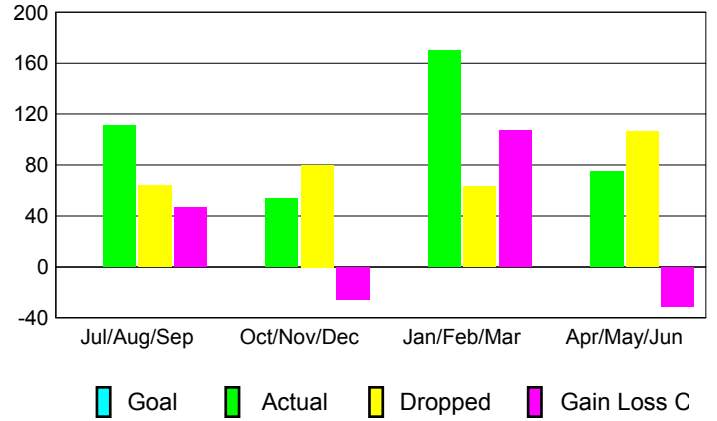

GMT: **MICHAEL BUTLER**

Location: **TEXAS**

GMT CA: **1**

**CLUBS**

Month	New Club Goal	Actual New Clubs	Actual Dropped Clubs	Gain/Loss of Clubs
<b>2012-2013</b>				
Jul/Aug/Sep	0	1	0	1
Oct/Nov/Dec	0	0	0	0
Jan/Feb/Mar	0	0	0	0
Apr/May/Jun	0	0	1	-1
<b>Totals</b>	<b>0</b>	<b>1</b>	<b>1</b>	<b>0</b>

**Club Results 2012-2013**  
Goal, New, Dropped, Gain/Loss

**MEMBERSHIP**

Month	Net Memb Goal	Actual New Memb	Actual Dropped Memb	Gain/Loss of Memb
<b>2012-2013</b>				
Jul/Aug/Sep	0	111	64	47
Oct/Nov/Dec	0	54	80	-26
Jan/Feb/Mar	0	170	63	107
Apr/May/Jun	0	75	106	-31
<b>Totals</b>	<b>0</b>	<b>410</b>	<b>313</b>	<b>97</b>

**Membership Results 2012-2013**  
Goal, New, Dropped, Gain/Loss

**YTD Status Quo Clubs 2012-2013**

Status Quo Clubs Compared to Status Quo Members

**Gender Comparison 2012-2013**

**Club Gain/Loss 2012-2013**