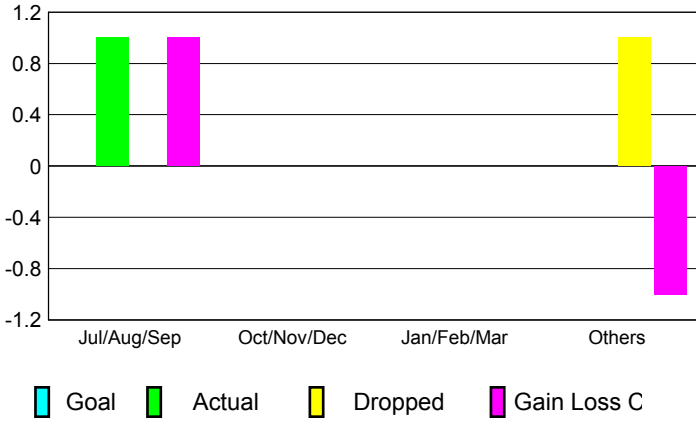

GMT: **MICHAEL BUTLER**

Location: **TEXAS**

GMT CA: **1**

**CLUBS**

Month	New Club Goal	Actual New Clubs	Actual Dropped Clubs	Gain/Loss of Clubs
<b>2012-2013</b>				
Jul/Aug/Sep	0	1	0	1
Oct/Nov/Dec	0	0	0	0
Jan/Feb/Mar	0	0	0	0
Apr/May/Jun	0	0	1	-1
<b>Totals</b>	<b>0</b>	<b>1</b>	<b>1</b>	<b>0</b>

**Club Results 2012-2013**  
Goal, New, Dropped, Gain/Loss

**MEMBERSHIP**

Month	Net Memb Goal	Actual New Memb	Actual Dropped Memb	Gain/Loss of Memb
<b>2012-2013</b>				
Jul/Aug/Sep	0	111	64	47
Oct/Nov/Dec	0	54	80	-26
Jan/Feb/Mar	0	170	63	107
Apr/May/Jun	0	75	106	-31
<b>Totals</b>	<b>0</b>	<b>410</b>	<b>313</b>	<b>97</b>