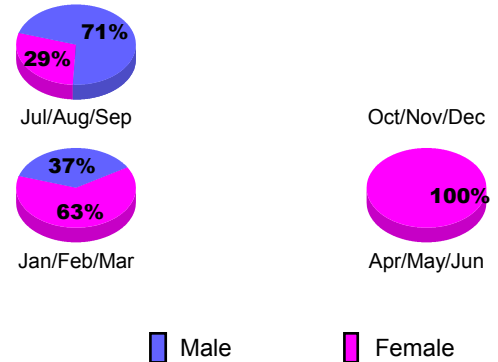

**Membership Results 2012-2013**  
Goal, New, Dropped, Gain/Loss

**YTD Status Quo Clubs 2012-2013**

Status Quo Clubs Compared to Status Quo Members

**Gender Comparison 2012-2013**

**Club Gain/Loss 2012-2013**